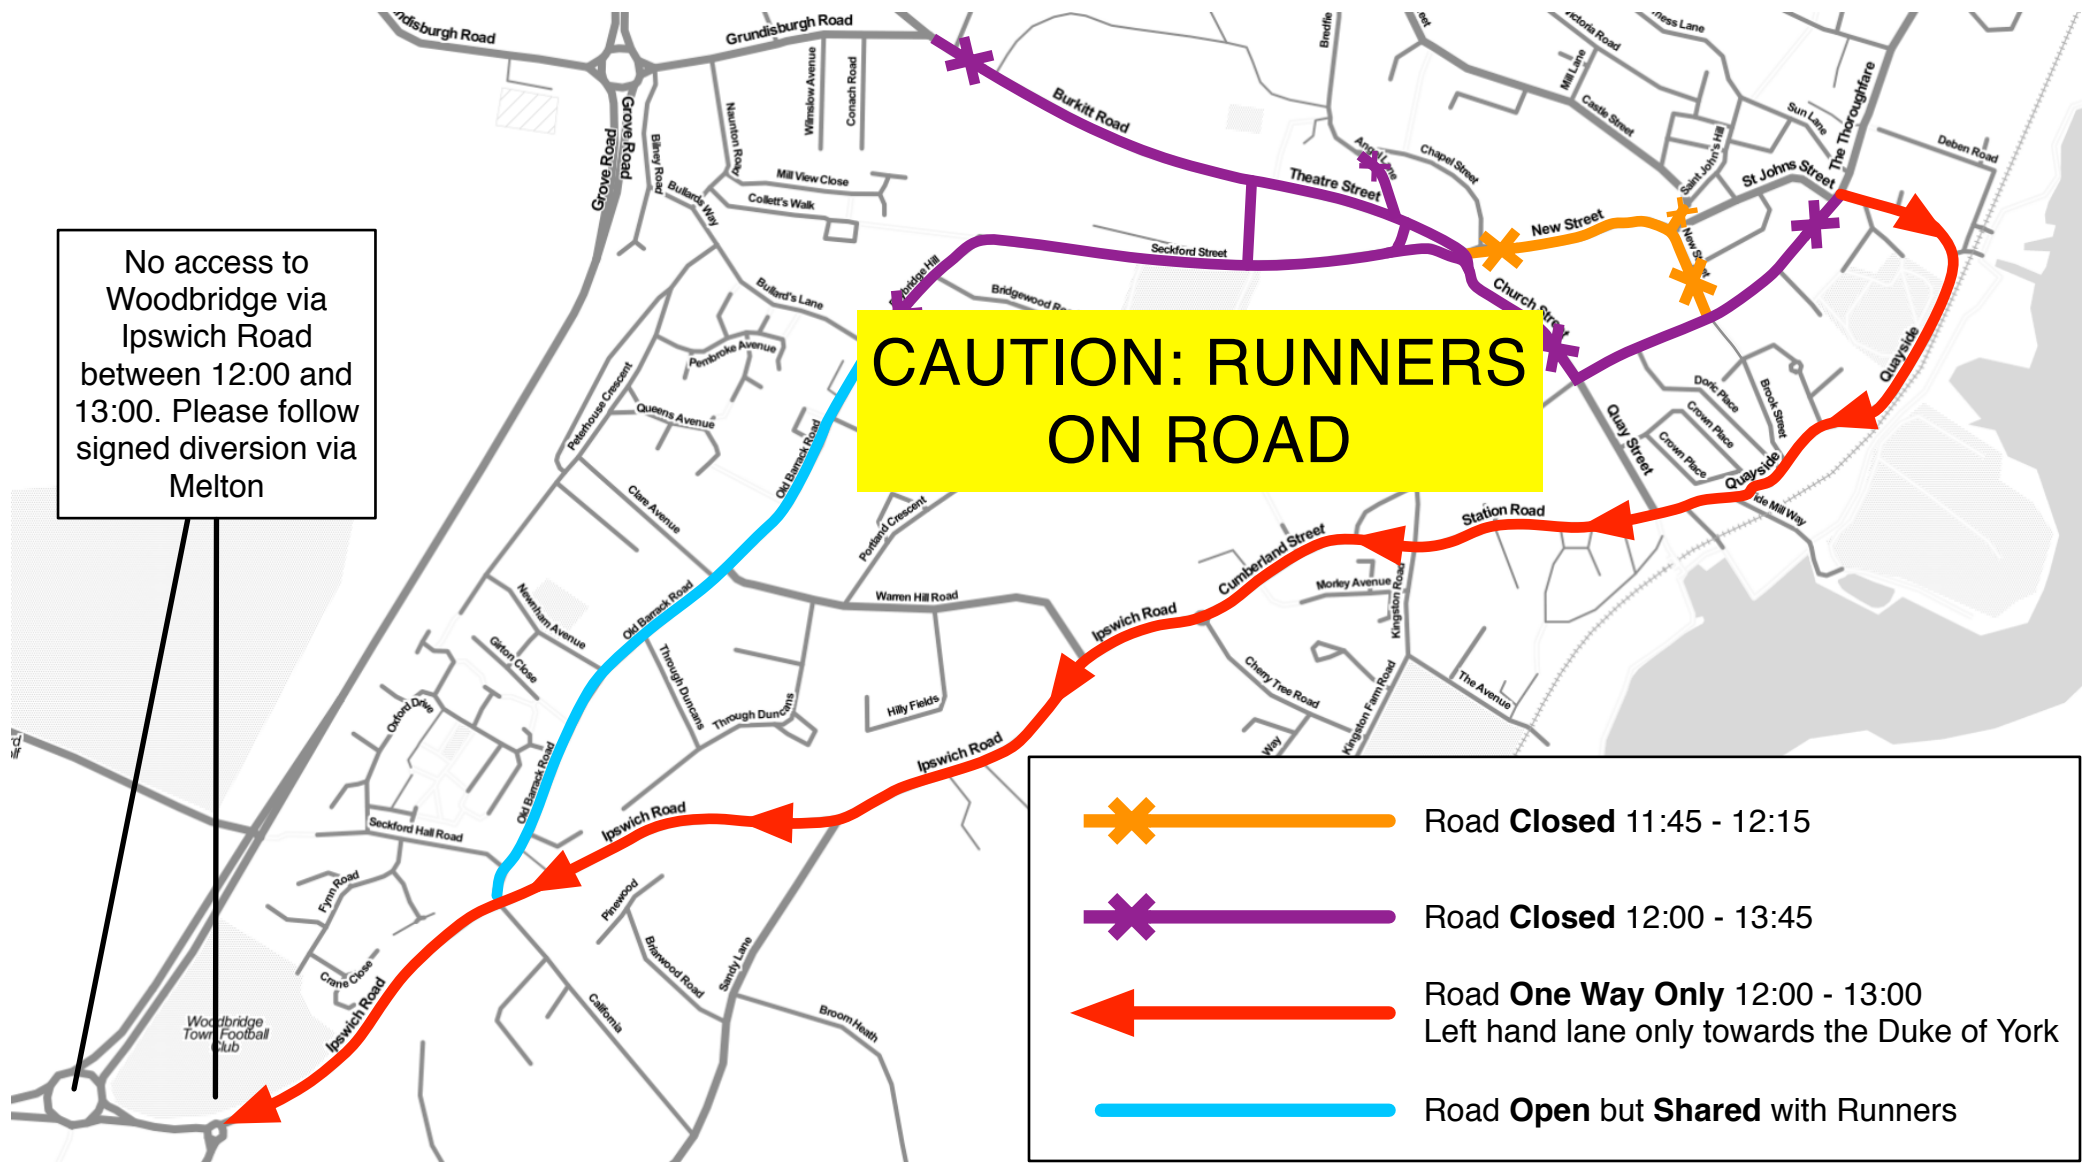

Woodbridge Charity Round the Town Races - Road Closure Map

Map tiles by Stamen Design (<http://stamen.com>), under CC BY 3.0
 Data by OpenStreetMap (<http://openstreetmap.org>), under CC BY SA

Version: 20160107